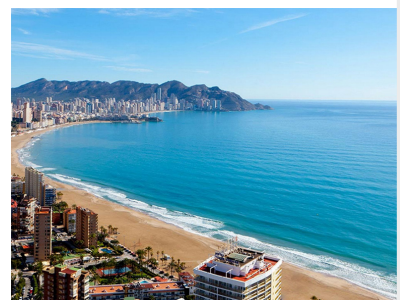

2, 3 and 4 bedroom homes with sea views from all properties. Sunset Cliffs arrives at Playa Poniente to complete the grand skyline of Benidorm. A residential project with a total of 280 properties with 2, 3 and 4 bedrooms. Its unbeatable location and the height of the properties make it possible to enjoy magnificent views of the sea. Waking up every morning to stunning views and feeling as if you were floating on the sea. In addition, Sunset Cliffs has more than 12,000 square meters of common areas, distributed at different heights, ensuring views of the sea from all angles. There is a heated pool, an adult pool, a children's pool...

APARTMENT, PONIENTE, BENIDORM

Ref CM1419

362,000€

Property type : New build

Year built : 2022

Bedrooms : 2

Bathrooms : 2

Swimming pool : Communal

Garden : Communal

Views : Sea views