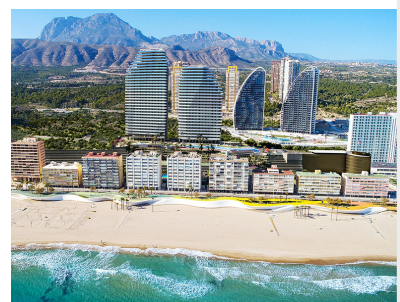

2, 3 and 4 bedroom homes with sea views from all properties. Sunset Cliffs arrives at Playa Poniente to complete the grand skyline of Benidorm. A residential project with a total of 280 properties with 2, 3 and 4 bedrooms. Its unbeatable location and the height of the properties make it possible to enjoy magnificent views of the sea. Waking up every morning to stunning views and feeling as if you were floating on the sea. In addition, Sunset Cliffs has more than 12,000 square meters of common areas, distributed at different heights, ensuring views of the sea from all angles. There is a heated pool, an adult pool, a children's pool...

APARTMENT, PONIENTE, BENIDORM

Ref CM1419

362,000€

Property type : New build

Year built : 2022

Bedrooms : 2

Bathrooms : 2

Swimming pool : Communal

Garden : Communal

Views : Sea views