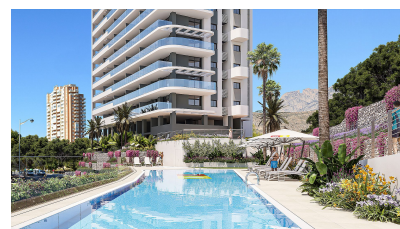

APARTMENT, PONIENTE, BENIDORM

Ref CM1527

350,000€

Property type : New build

Year built : 2024

Bedrooms : 1

Bathrooms : 1

Swimming pool : Communal

Garden : Communal

Orientation : South

Views : Sea views

Energy certificate : B

Airport : 45 min

Beach : 1 km

☒ Air conditioning

☒ Security door

☒ Parking

☒ Heating

☒ Terrace

☒ Lift

☒ Balcony

☒ Fitted wardrobes

☒ Unobstructed

Brand new apartments with excellent communal areas in Benidorm The sea and nature as the backdrop to your new life. 1, 2, 3 and 4-bedroom apartments in the Poniente beach area. from €215.000 At Eagle Tower by TM, you can enjoy the sea, golf, and Benidorm lifestyle all in one. Located in a privileged area next to "Las Rejas Golf," just 1 km from Poniente Beach, with excellent communication via both the N-332 and AP7 highways. Eagle Tower by TM will feature a unique tower with a variety of housing options to choose from, including 1, 2, 3, and 4-bedroom apartments, each with a parking space and spacious glass...