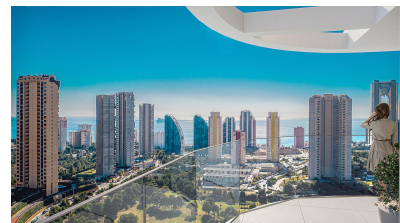

APARTMENT, PONIENTE, BENIDORM

Ref CM1527

350,000€

Property type : New build

Year built : 2024

Bedrooms : 1

Bathrooms : 1

Swimming pool : Communal

Garden : Communal

Orientation : South

Views : Sea views

Energy certificate : B

Airport : 45 min

Beach : 1 km

☒ Air conditioning

☒ Security door

☒ Parking

☒ Heating

☒ Terrace

☒ Lift

☒ Balcony

☒ Fitted wardrobes

☒ Unobstructed

Brand new apartments with excellent communal areas in Benidorm The sea and nature as the backdrop to your new life. 1, 2, 3 and 4-bedroom apartments in the Poniente beach area. from €215.000 At Eagle Tower by TM, you can enjoy the sea, golf, and Benidorm lifestyle all in one. Located in a privileged area next to "Las Rejas Golf," just 1 km from Poniente Beach, with excellent communication via both the N-332 and AP7 highways. Eagle Tower by TM will feature a unique tower with a variety of housing options to choose from, including 1, 2, 3, and 4-bedroom apartments, each with a parking space and spacious glass...