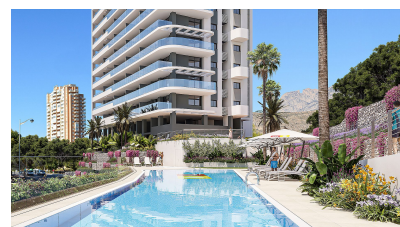

APARTMENT, PONIENTE, BENIDORM

Ref CM1527

350,000€

Property type : New build

Year built : 2024

Bedrooms : 1

Bathrooms : 1

Swimming pool : Communal

Garden : Communal

Orientation : South

Views : Sea views

Energy certificate : B

Airport : 45 min

Beach : 1 km

☒ Air conditioning

☒ Security door

☒ Parking

☒ Heating

☒ Terrace

☒ Lift

☒ Balcony

☒ Fitted wardrobes

☒ Unobstructed

Brand new apartments with excellent communal areas in Benidorm The sea and nature as the backdrop to your new life. 1, 2, 3 and 4-bedroom apartments in the Poniente beach area. from €215.000 At Eagle Tower by TM, you can enjoy the sea, golf, and Benidorm lifestyle all in one. Located in a privileged area next to "Las Rejas Golf," just 1 km from Poniente Beach, with excellent communication via both the N-332 and AP7 highways. Eagle Tower by TM will feature a unique tower with a variety of housing options to choose from, including 1, 2, 3, and 4-bedroom apartments, each with a parking space and spacious glass...