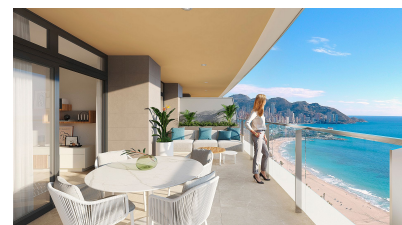

APARTMENT, PONIENTE, BENIDORM

Ref CM1528

435,000€

Property type : New build

Year built : 2025

Bedrooms : 1

Bathrooms : 1

Swimming pool : Communal

Garden : Communal

Orientation : South

Views : Sea views

Energy certificate : B

Airport : 45 min

Beach : 0,1 km

☒ Air conditioning

☒ Security door

☒ Parking

☒ Heating

☒ Terrace

☒ Lift

☒ Balcony

☒ Fitted wardrobes

☒ Unobstructed

New build apartments on Poniente Beach, Benidorm Sailing from your new home, a dream come true. Apartments with 1, 2, 3, and 4 bedrooms and excellent communal areas. from €319.000 Sunset Sailors by TM is practically located on the frontline of Poniente Beach, just 50 meters away, in a privileged location on the Mediterranean coast. The development will consist of a total of 286 homes with apartments of 1, 2, 3, and 4 bedrooms with impressive sea views, and with spacious terraces that will allow you to have the unique feeling of sailing from your home. The communal areas of Sunset Sailors by TM are the perfect culmination...