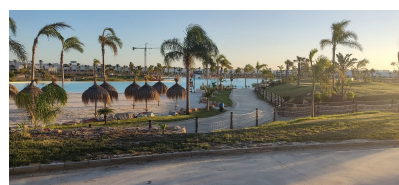

APARTMENT, TORRE-PACHECO, MURCIA

Ref CM1540

295,000€

Property type : New build

Year built : 2024

Bedrooms : 2

Bathrooms : 2

Swimming pool : Communal

Garden : Private

Orientation : South

Views : Pool

☒ White goods

☒ Teracce

☒ Unobstructed

☒ Balcony

☒ Fitted wardrobes

☒ Security door

☒ Parking

...