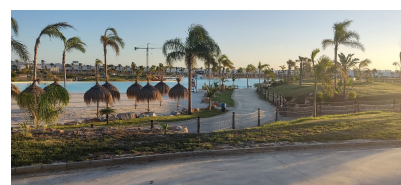

APARTMENT, TORRE-PACHECO, MURCIA

Ref CM1540

295,000€

Property type : New build

Year built : 2024

Bedrooms : 2

Bathrooms : 2

Swimming pool : Communal

Garden : Private

Orientation : South

Views : Pool

☒ White goods

☒ Teracce

☒ Unobstructed

☒ Balcony

☒ Fitted wardrobes

☒ Security door

☒ Parking

...